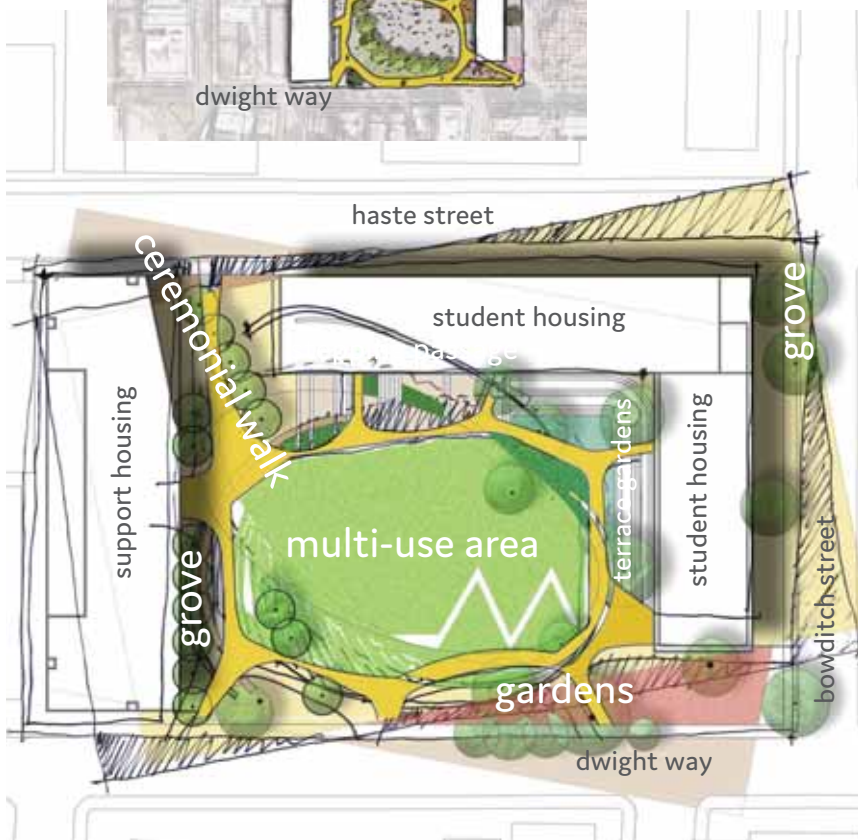

# QUALITY OF OPEN SPACE

aerial view

view from supportive housing

## GROVE + GARDEN story

concept scenario plan

park promenade

extended passage

# QUALITY OF OPEN SPACE

aerial view

panoramic view from corner of bodwitch and dwight

## 2.8 story

multi-use

concept scenario plan

ceremonial walk

contemplation groves

LMS<sup>A</sup>

SITELAB  
urban studio

HOOD DESIGN  
STUDIO