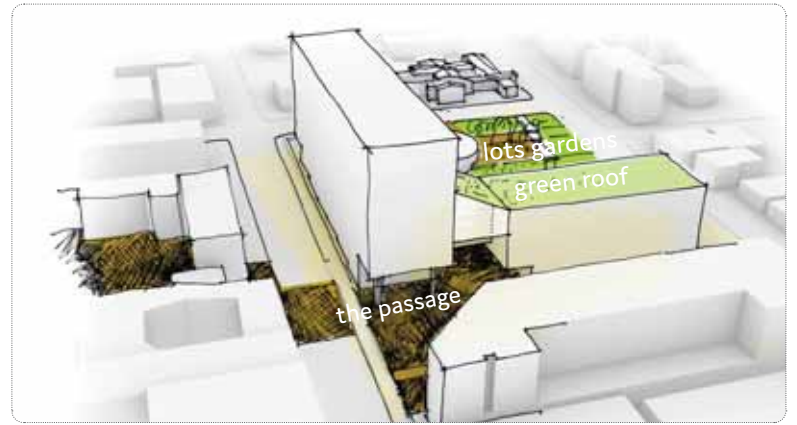

# QUALITY OF OPEN SPACE

aerial view

aerial view from corner of bodwitch and dwight

aerial view from entry at haste street

## LOTS story

concept scenario plan

garden lots

gather

patios

LMS<sup>A</sup>

SITELAB  
urban studio

HOOD DESIGN  
STUDIO

# QUALITY OF OPEN SPACE

aerial view

view from supportive housing

## GROVE + GARDEN story

concept scenario plan

park promenade

extended passage