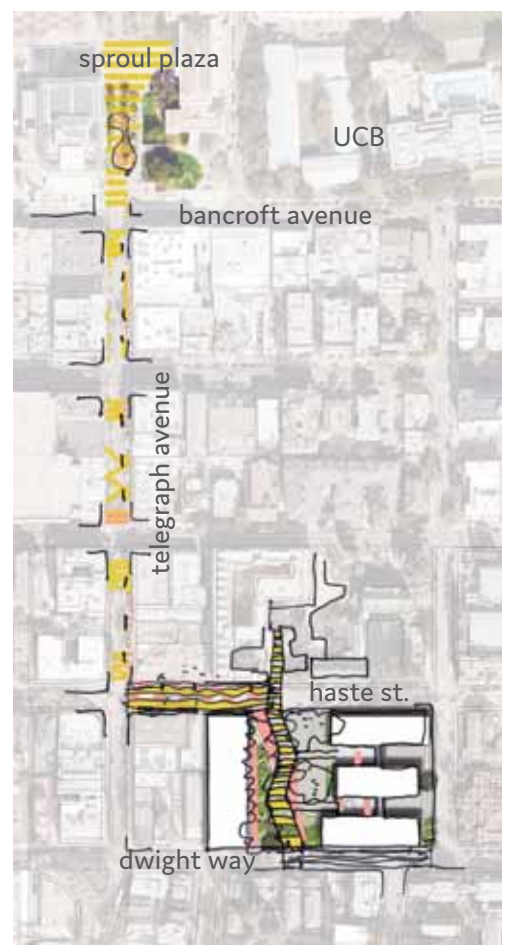

aerial view