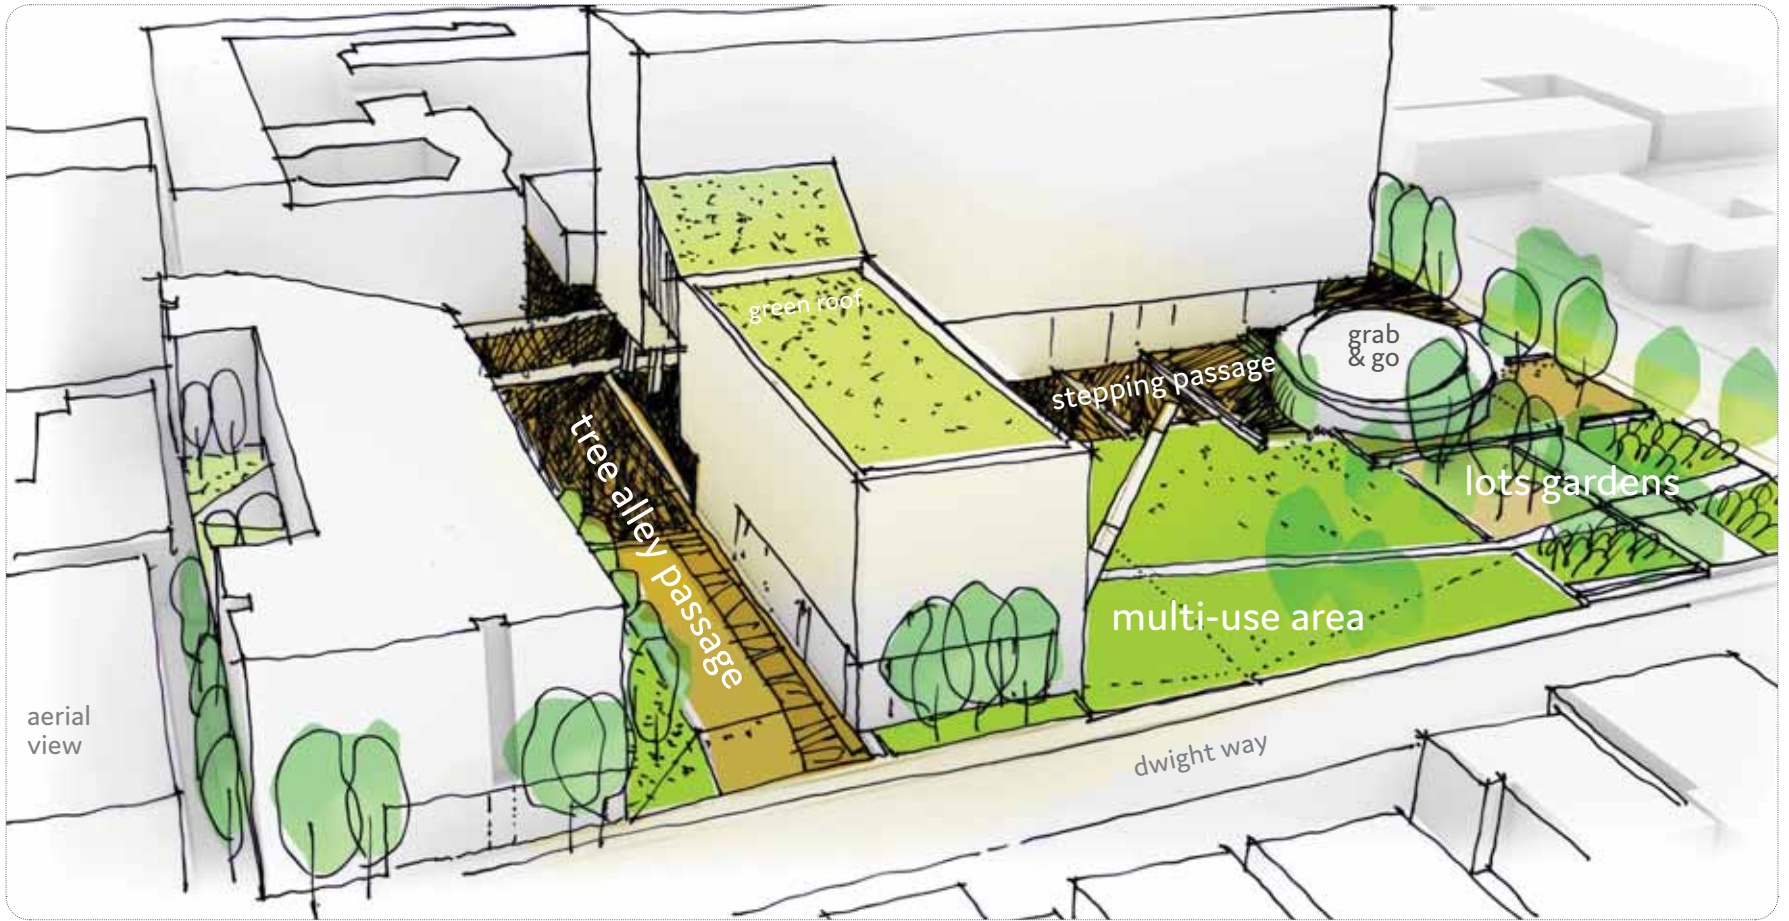

# QUALITY OF OPEN SPACE

aerial view

aerial view from corner of bodwitch and dwight

aerial view from entry at haste street

## LOTS story

concept scenario plan

garden lots

gather

patios

LMS<sup>A</sup>

SITELAB  
urban studio

HOOD DESIGN  
STUDIO

# QUALITY OF OPEN SPACE

aerial view

view from supportive housing

## GROVE + GARDEN story

concept scenario plan

park promenade

extended passage