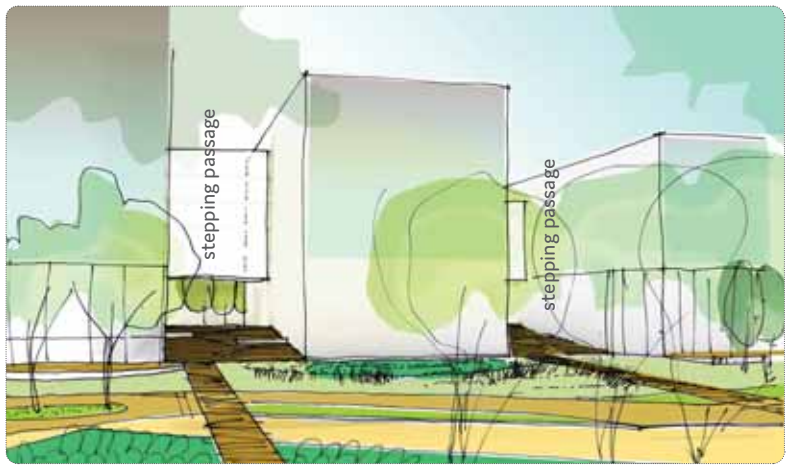

# QUALITY OF OPEN SPACE

aerial view

aerial view from corner of bodwitch and dwight

aerial view from entry at haste street

## LOTS story

concept scenario plan

garden lots

gather

patios

LMS<sup>A</sup>

SITELAB  
urban studio

HOOD DESIGN  
STUDIO

# QUALITY OF OPEN SPACE

aerial view

view from supportive housing

## GROVE + GARDEN story

concept scenario plan

park promenade

extended passage