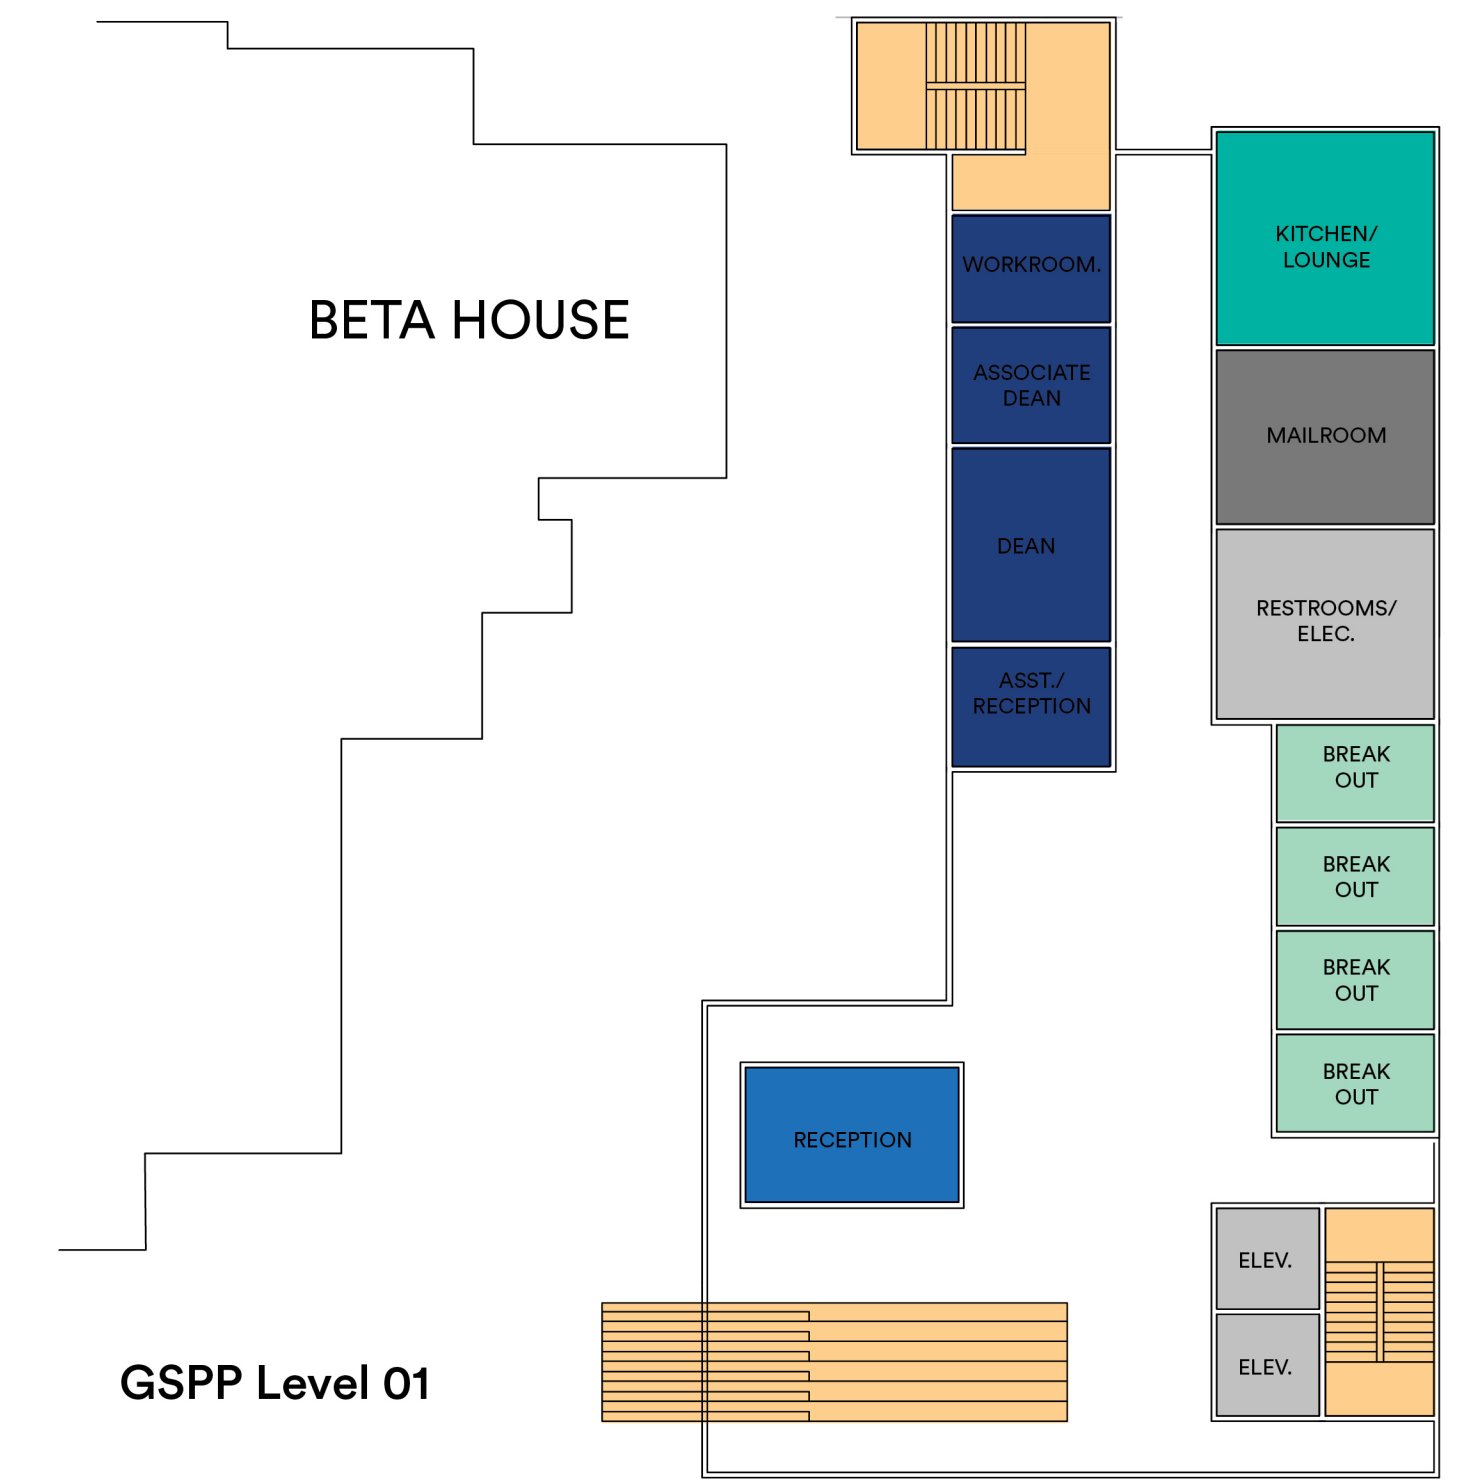

Residential Level 01

Residential Level 02

Residential Level 03-05

Residential Level 06

0 16' 32'

Parking Level 04

Parking Level 03

Parking Level 02

Parking Level 01

GSPP B1

GSPP Level 01

GSPP 02

GSPP Level 03

GSPP Level 04

0 16' 32'

Hearst Ave. from west

La Loma Ave. + Ridge Rd

Hearst Ave. + La Loma Ave.