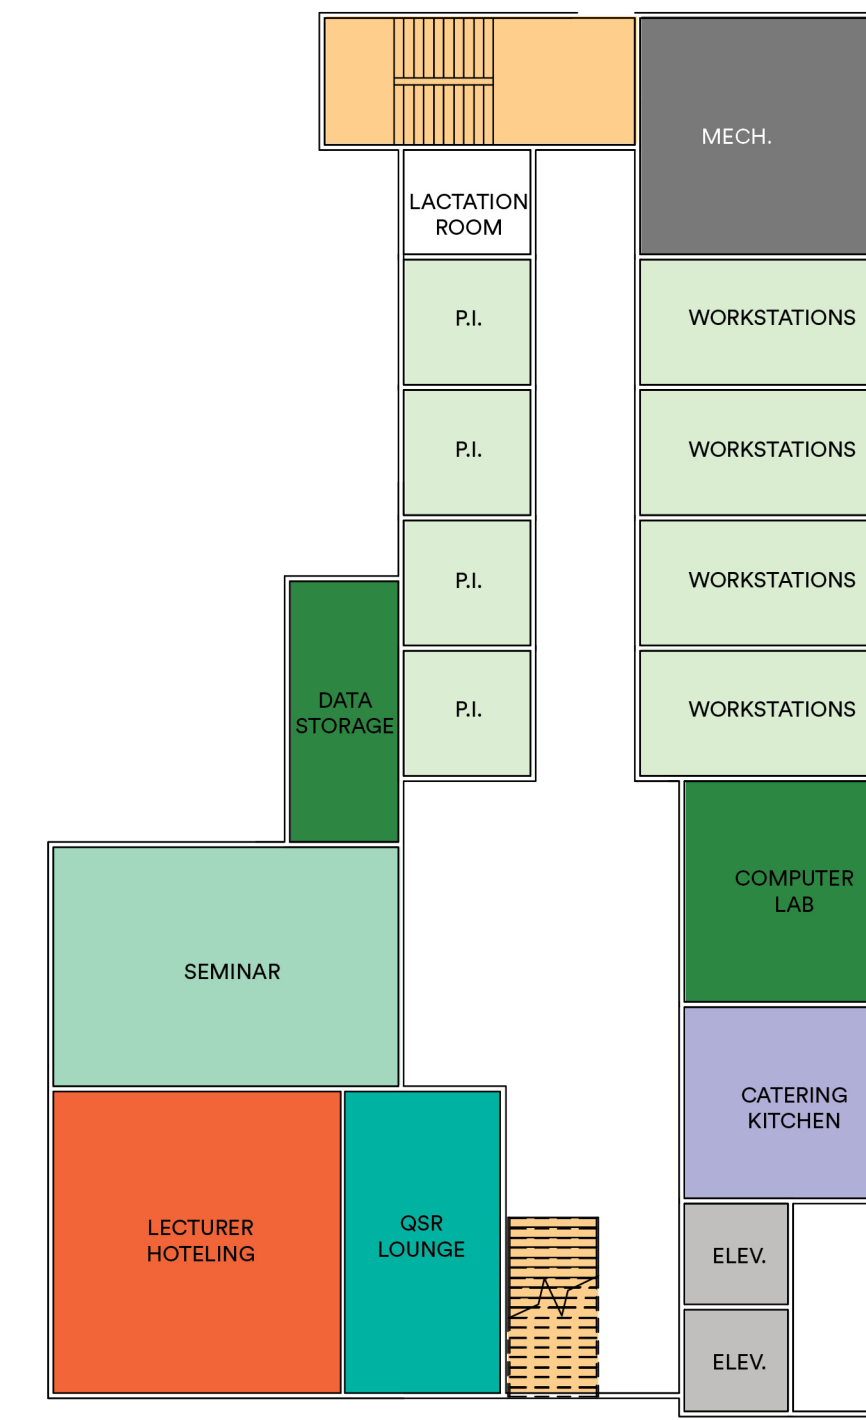

Residential Level 01

Residential Level 02

Residential Level 03-05

Residential Level 06

0 16' 32'

Parking Level 04

Parking Level 03

Parking Level 02

Parking Level 01

GSPP B1

GSPP Level 01

GSPP 02

GSPP Level 03

GSPP Level 04

0 16' 32'

Hearst Ave. from west

La Loma Ave. + Ridge Rd

Hearst Ave. + La Loma Ave.