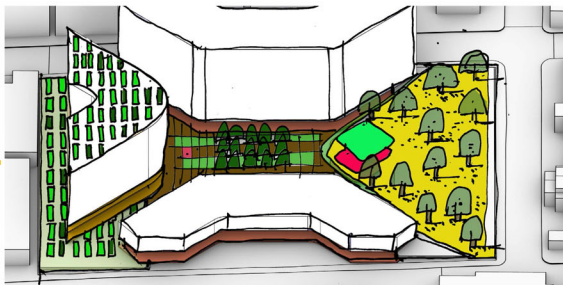

MEMORIAL
grove
+garden

NATIVE grove,
MEDICINAL garden