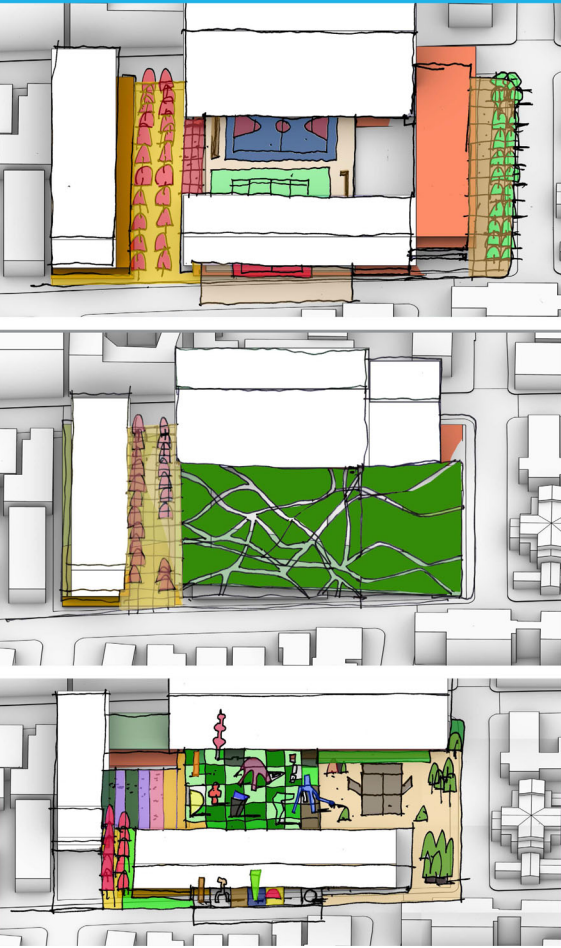

the 2.8 story

genesis of People's Park

EXISTING SITE

OVERLAY OF HISTORIC SITE USES

METRICS

TESTING LANDSCAPE IDEAS
to preserve the park's character + legacy

RECREATIONAL
courtyard and allees

SILVAN
open space

ART
MAKERS
space

LANDSCAPE TYPOLOGIES

LANDFORM

GLADE

TREE CLUSTER

YARD

PLAZA

PLAY COURT

OPPORTUNITIES FOR PRESERVING THE LEGACY

PUBLIC ART (IMPROVISATIONAL)

PUBLIC ART (ROTATING)

MURALS

TREE GROVE

CEREMONIAL WALKS