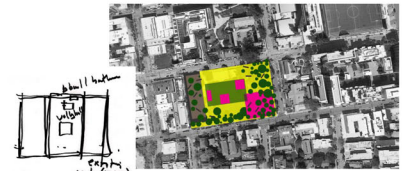

the 2.8 story

genesis of People's Park

EXISTING SITE

OVERLAY OF HISTORIC SITE USES

METRICS

TESTING LANDSCAPE IDEAS
to preserve the park's character + legacy

RECREATIONAL
courtyard and allees

SILVAN
open space

ART
MAKERS
space

LANDSCAPE TYPOLOGIES

LANDFORM

GLADE

TREE CLUSTER

YARD

PLAZA

PLAY COURT